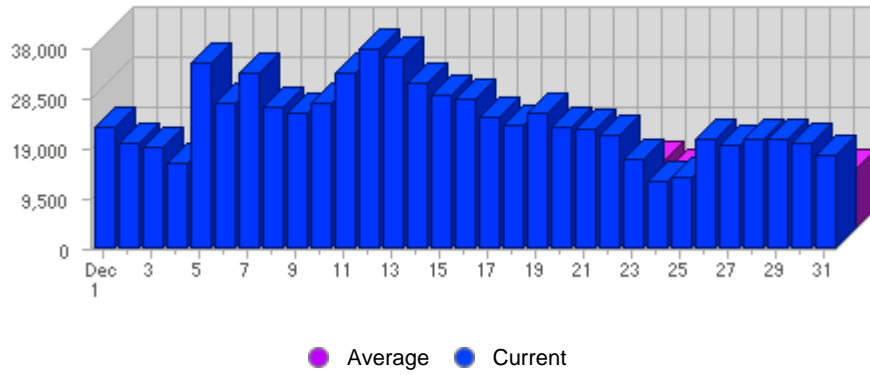

Date	Total Page Views	Average Page Views Historically	Change	P Tot \
Thu Dec 1st, 2005	22,861	12,324.26	+22,861 ▲	
Fri Dec 2nd, 2005	20,075	12,684.86	+20,075 ▲	
Sat Dec 3rd, 2005	19,141	11,364.16	+19,141 ▲	
Sun Dec 4th, 2005	16,307	10,833.98	-2,920 ▼	
Mon Dec 5th, 2005	35,216	12,929.42	+14,184 ▲	
Tue Dec 6th, 2005	27,370	13,405.52	+10,455 ▲	
Wed Dec 7th, 2005	33,064	13,156.30	+6,154 ▲	
Thu Dec 8th, 2005	26,672	12,324.26	+3,811 ▲	
Fri Dec 9th, 2005	25,728	12,684.86	+5,653 ▲	
Sat Dec 10th, 2005	27,388	11,364.16	+8,247 ▲	
Sun Dec 11th, 2005	33,394	10,833.98	+17,087 ▲	
Mon Dec 12th, 2005	37,648	12,929.42	+2,432 ▲	
Tue Dec 13th, 2005	36,174	13,405.52	+8,804 ▲	
Wed Dec 14th, 2005	31,349	13,156.30	-1,715 ▼	
Thu Dec 15th, 2005	29,196	12,324.26	+2,524 ▲	
Fri Dec 16th, 2005	28,387	12,684.86	+2,659 ▲	
Sat Dec 17th, 2005	24,781	11,364.16	-2,607 ▼	
Sun Dec 18th, 2005	23,450	10,833.98	-9,944 ▼	
Mon Dec 19th, 2005	25,737	12,929.42	-11,911 ▼	
Tue Dec 20th, 2005	22,967	13,405.52	-13,207 ▼	
Wed Dec 21st, 2005	22,785	13,156.30	-8,564 ▼	
Thu Dec 22nd, 2005	21,460	12,324.26	-7,736 ▼	
Fri Dec 23rd, 2005	16,930	12,684.86	-11,457 ▼	
Sat Dec 24th, 2005	12,591	11,364.16	-12,190 ▼	
Sun Dec 25th, 2005	13,409	10,833.98	-10,041 ▼	
Mon Dec 26th, 2005	20,734	12,929.42	-5,003 ▼	
Tue Dec 27th, 2005	19,588	13,405.52	-3,379 ▼	
Wed Dec 28th, 2005	20,602	13,156.30	-2,183 ▼	
Thu Dec 29th, 2005	20,824	12,324.26	-636 ▼	
Fri Dec 30th, 2005	19,833	12,684.86	+2,903 ▲	
Sat Dec 31st, 2005	17,601	11,364.16	+5,010 ▲