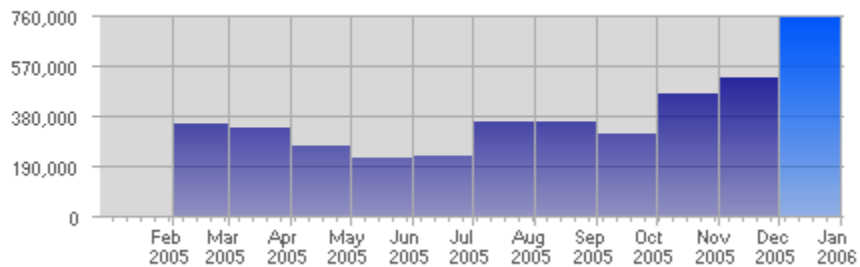

Wed Dec 7th, 2005	5,463	1,898.82	+83 ▲
Thu Dec 8th, 2005	3,283	1,742.04	-870 ▼
Fri Dec 9th, 2005	3,597	1,731.38	+404 ▲
Sat Dec 10th, 2005	3,131	1,560.52	+492 ▲
Sun Dec 11th, 2005	3,700	1,511.06	+1,400 ▲
Mon Dec 12th, 2005	5,644	1,891.42	-4,815 ▼
Tue Dec 13th, 2005	4,383	2,018.32	-1,991 ▼
Wed Dec 14th, 2005	3,396	1,898.82	-2,067 ▼
Thu Dec 15th, 2005	3,575	1,742.04	+292 ▲
Fri Dec 16th, 2005	3,516	1,731.38	-81 ▼
Sat Dec 17th, 2005	2,938	1,560.52	-193 ▼
Sun Dec 18th, 2005	2,976	1,511.06	-724 ▼
Mon Dec 19th, 2005	3,011	1,891.42	-2,633 ▼
Tue Dec 20th, 2005	2,701	2,018.32	-1,682 ▼
Wed Dec 21st, 2005	2,854	1,898.82	-542 ▼
Thu Dec 22nd, 2005	2,781	1,742.04	-794 ▼
Fri Dec 23rd, 2005	2,722	1,731.38	-794 ▼
Sat Dec 24th, 2005	2,153	1,560.52	-785 ▼
Sun Dec 25th, 2005	2,109	1,511.06	-867 ▼
Mon Dec 26th, 2005	2,400	1,891.42	-611 ▼
Tue Dec 27th, 2005	2,616	2,018.32	-85 ▼
Wed Dec 28th, 2005	2,749	1,898.82	-105 ▼
Thu Dec 29th, 2005	2,953	1,742.04	+172 ▲
Fri Dec 30th, 2005	2,878	1,731.38	+156 ▲
Sat Dec 31st, 2005	2,702	1,560.52	+549 ▲
	109,349	38,710	+23,485 ▲

Page Views