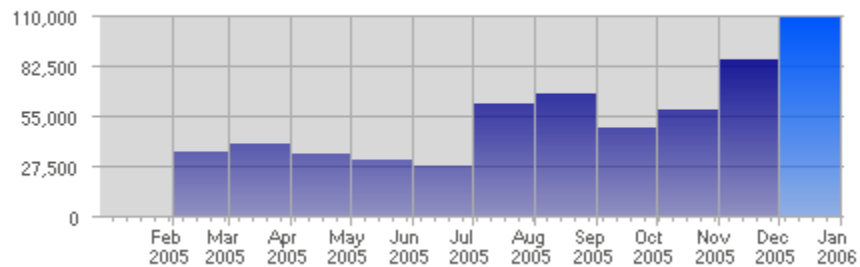

Brian Zajac

From: livestats@rgbinternet.com
Sent: Sunday, January 01, 2006 2:03 AM
To: bpz@eyemagination.us
Subject: Executive Report for Month of December 2005
Follow Up Flag: Follow up
Flag Status: Flagged

Report Description

Domain: brianzajac.com
 Report Description: Executive Summary Report for the month of December 2005
 Report Range: Month of December 2005
 Report Scope: Historical Data

Visits

● Average ● Current

Date	Total Visits	Average Visits Historically	Change
Thu Dec 1st, 2005	4,153	1,742.04	+4,153 ▲
Fri Dec 2nd, 2005	3,193	1,731.38	+3,193 ▲
Sat Dec 3rd, 2005	2,639	1,560.52	+2,639 ▲
Sun Dec 4th, 2005	2,300	1,511.06	-781 ▼
Mon Dec 5th, 2005	10,459	1,891.42	+7,081 ▲
Tue Dec 6th, 2005	6,374	2,018.32	+3,007 ▲