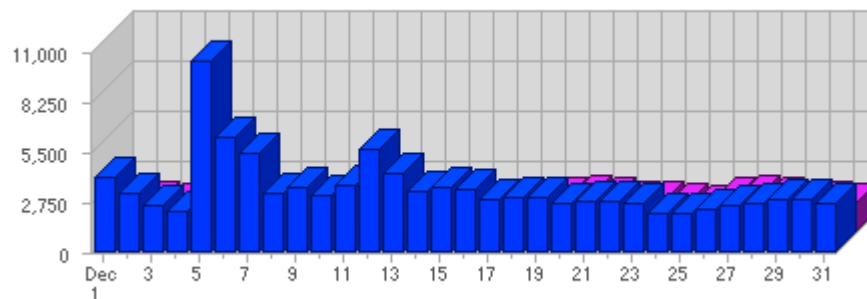

Report Description

Domain: brianzajac.com
 Report Description: Executive Summary Report for the month of December 2005
 Report Range: Month of December 2005
 Report Scope: Historical Data

Visits

● Average ● Current

Date	Total Visits	Average Visits Historically	Change
Thu Dec 1st, 2005	4,153	1,742.04	+4,153 ▲
Fri Dec 2nd, 2005	3,193	1,731.38	+3,193 ▲
Sat Dec 3rd, 2005	2,639	1,560.52	+2,639 ▲
Sun Dec 4th, 2005	2,300	1,511.06	-781 ▼
Mon Dec 5th, 2005	10,459	1,891.42	+7,081 ▲
Tue Dec 6th, 2005	6,374	2,018.32	+3,007 ▲